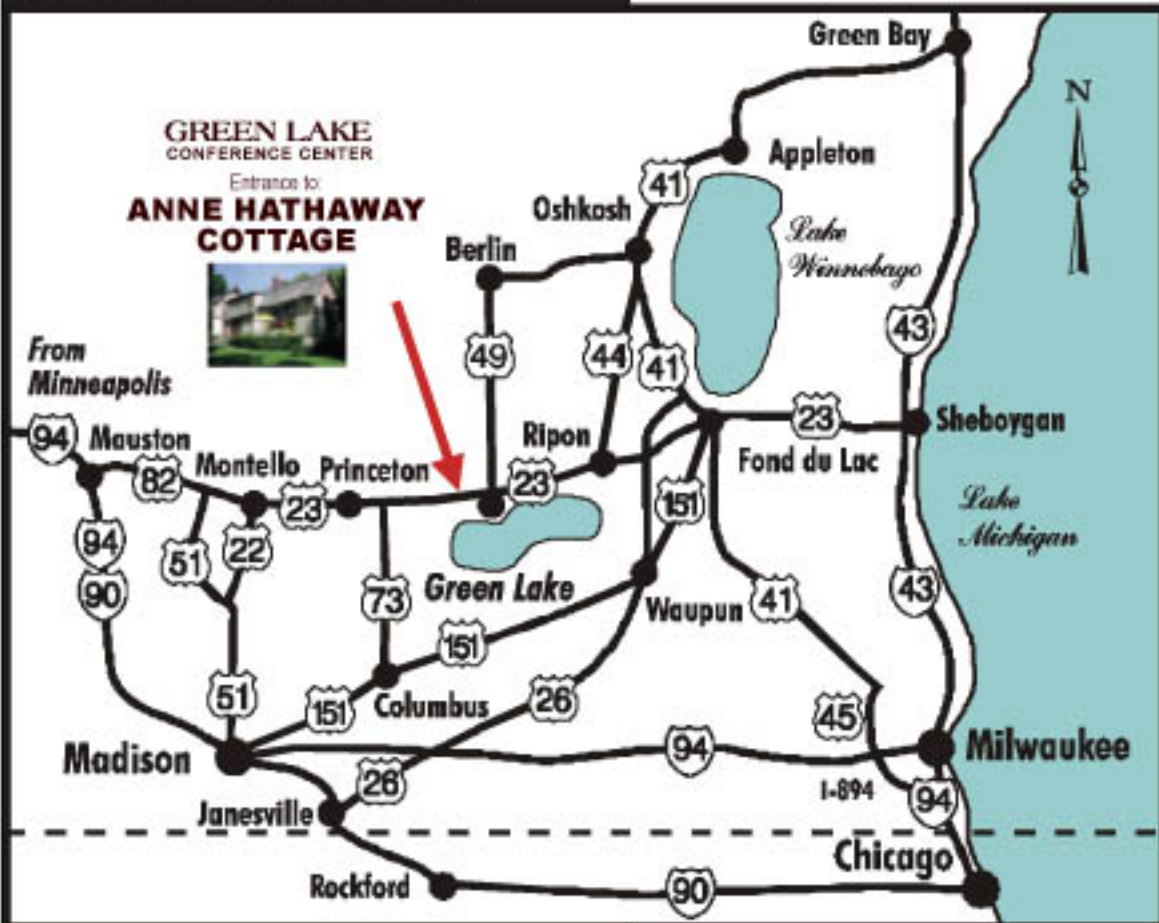

WELCOME TO...  
**Anne Hathaway Cottage**

**DRIVING DIRECTIONS**

Anne Hathaway Cottage is located within the Green Lake Conference Center, a 600+ acre gated community. Look for the Green Lake Conference Center Signs and the red brick entry gates on the south side of State Highway 23; 2 miles west of the city of Green Lake and 8 miles east of Princeton.

You can also get directions from your location from [www.mapquest.com](http://www.mapquest.com) by entering the GLCC address:   
 W2511 State Road 23, Green Lake, WI 54941

From:	
Oshkosh, WI	30 miles
Columbus, WI	40 miles
Appleton, WI	50 miles
Madison, WI	65 miles
Green Bay, WI	80 miles
Milwaukee, WI	90 miles
Chicago, IL	180 miles
Minneapolis, MN	270 miles

Anne Hathaway Cottage  
 W2511 State Road 23  
 N5367 Shore Drive  
 Green Lake, WI 54941