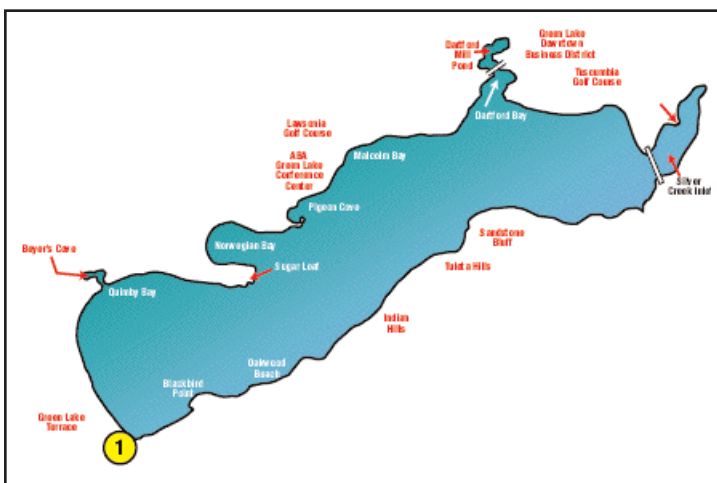

SUNRISE VACATION RENTALS Vacation Rental of Private Homes in the Green Lake, Wisconsin Area

P.O. Box 63, Green Lake, WI 54941 Tel: 920-294-3001 Fax: 920-294-0660 www.sunrisepm.com e-mail: info@sunrisepm.com

Managed by Sunrise Property Management, LLC