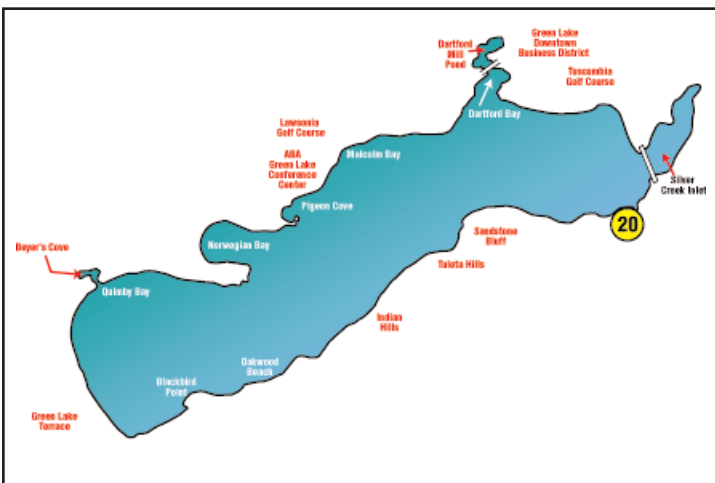

SUNRISE VACATION RENTALS Vacation Rental of Private Homes in the Green Lake, Wisconsin Area

P.O. Box 63, Green Lake, WI 54941 Tel: 920-294-3001 Fax: 920-294-0660 www.sunrisepm.com e-mail: info@sunrisepm.com

Managed by Sunrise Property Management, LLC