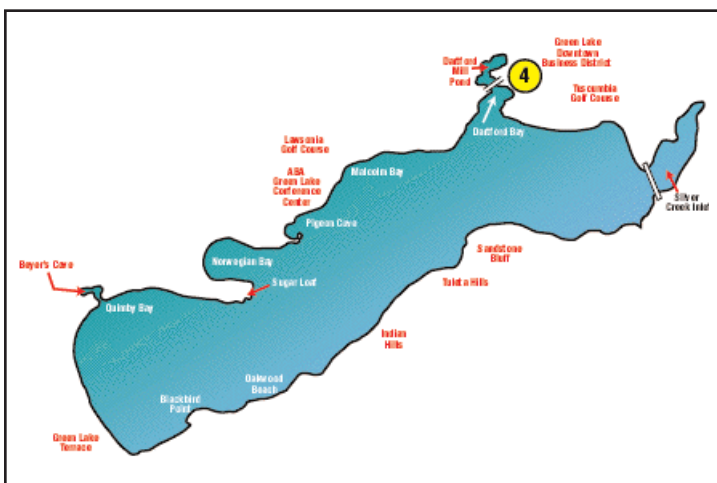

SUNRISE VACATION RENTALS Vacation Rental of Private Homes in the Green Lake, Wisconsin Area

530 Mill Street, Green Lake, WI 54941 Tel: 920-294-3001 Fax: 920-294-3176 www.sunrisepm.com e-mail: info@sunrisepm.com

Managed by Sunrise Property Management, LLC