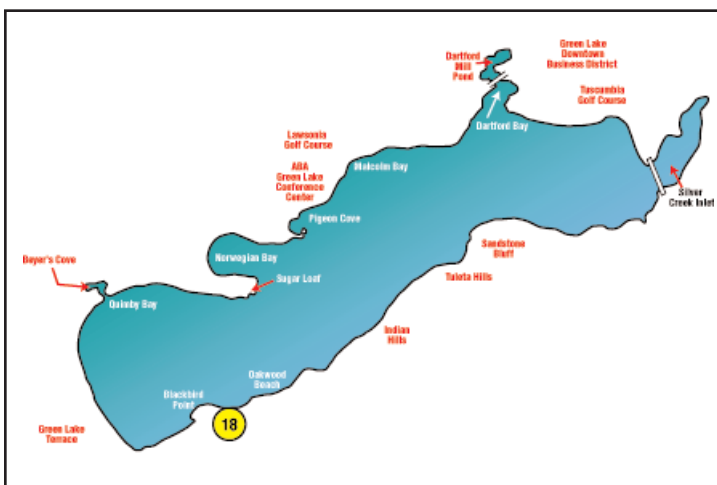

SUNRISE VACATION RENTALS Vacation Rental of Private Homes in the Green Lake, Wisconsin Area

P.O. Box 63, Green Lake, WI 54941 Tel: 920-294-3001 Fax: 920-294-0660 www.sunrisepm.com e-mail: info@sunrisepm.com

Managed by Sunrise Property Management, LLC